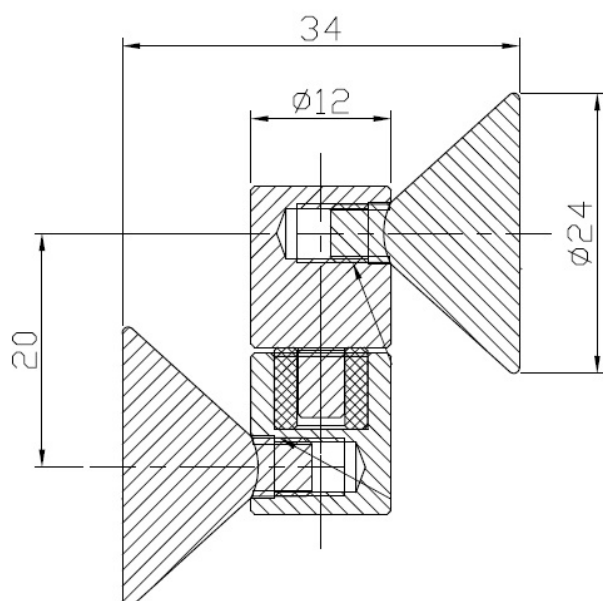

## Description:

Pivot Lift-off Hinge F/UV-Glue,  $\varnothing 24\text{mm}$ , 6-10mm Glass, SS-304 - Brushed, 180 Degree, Overlay Doors, Max Load: 5 Kg pr., Hinge, For the Door a Lateral Overhang of at least 28mm, must be considered on the cabinet

## Item number:

15.06.010-1

Units	Box	Carton	HS Code	Barcode
Pcs.	1	100	8302100090	 5704866461450